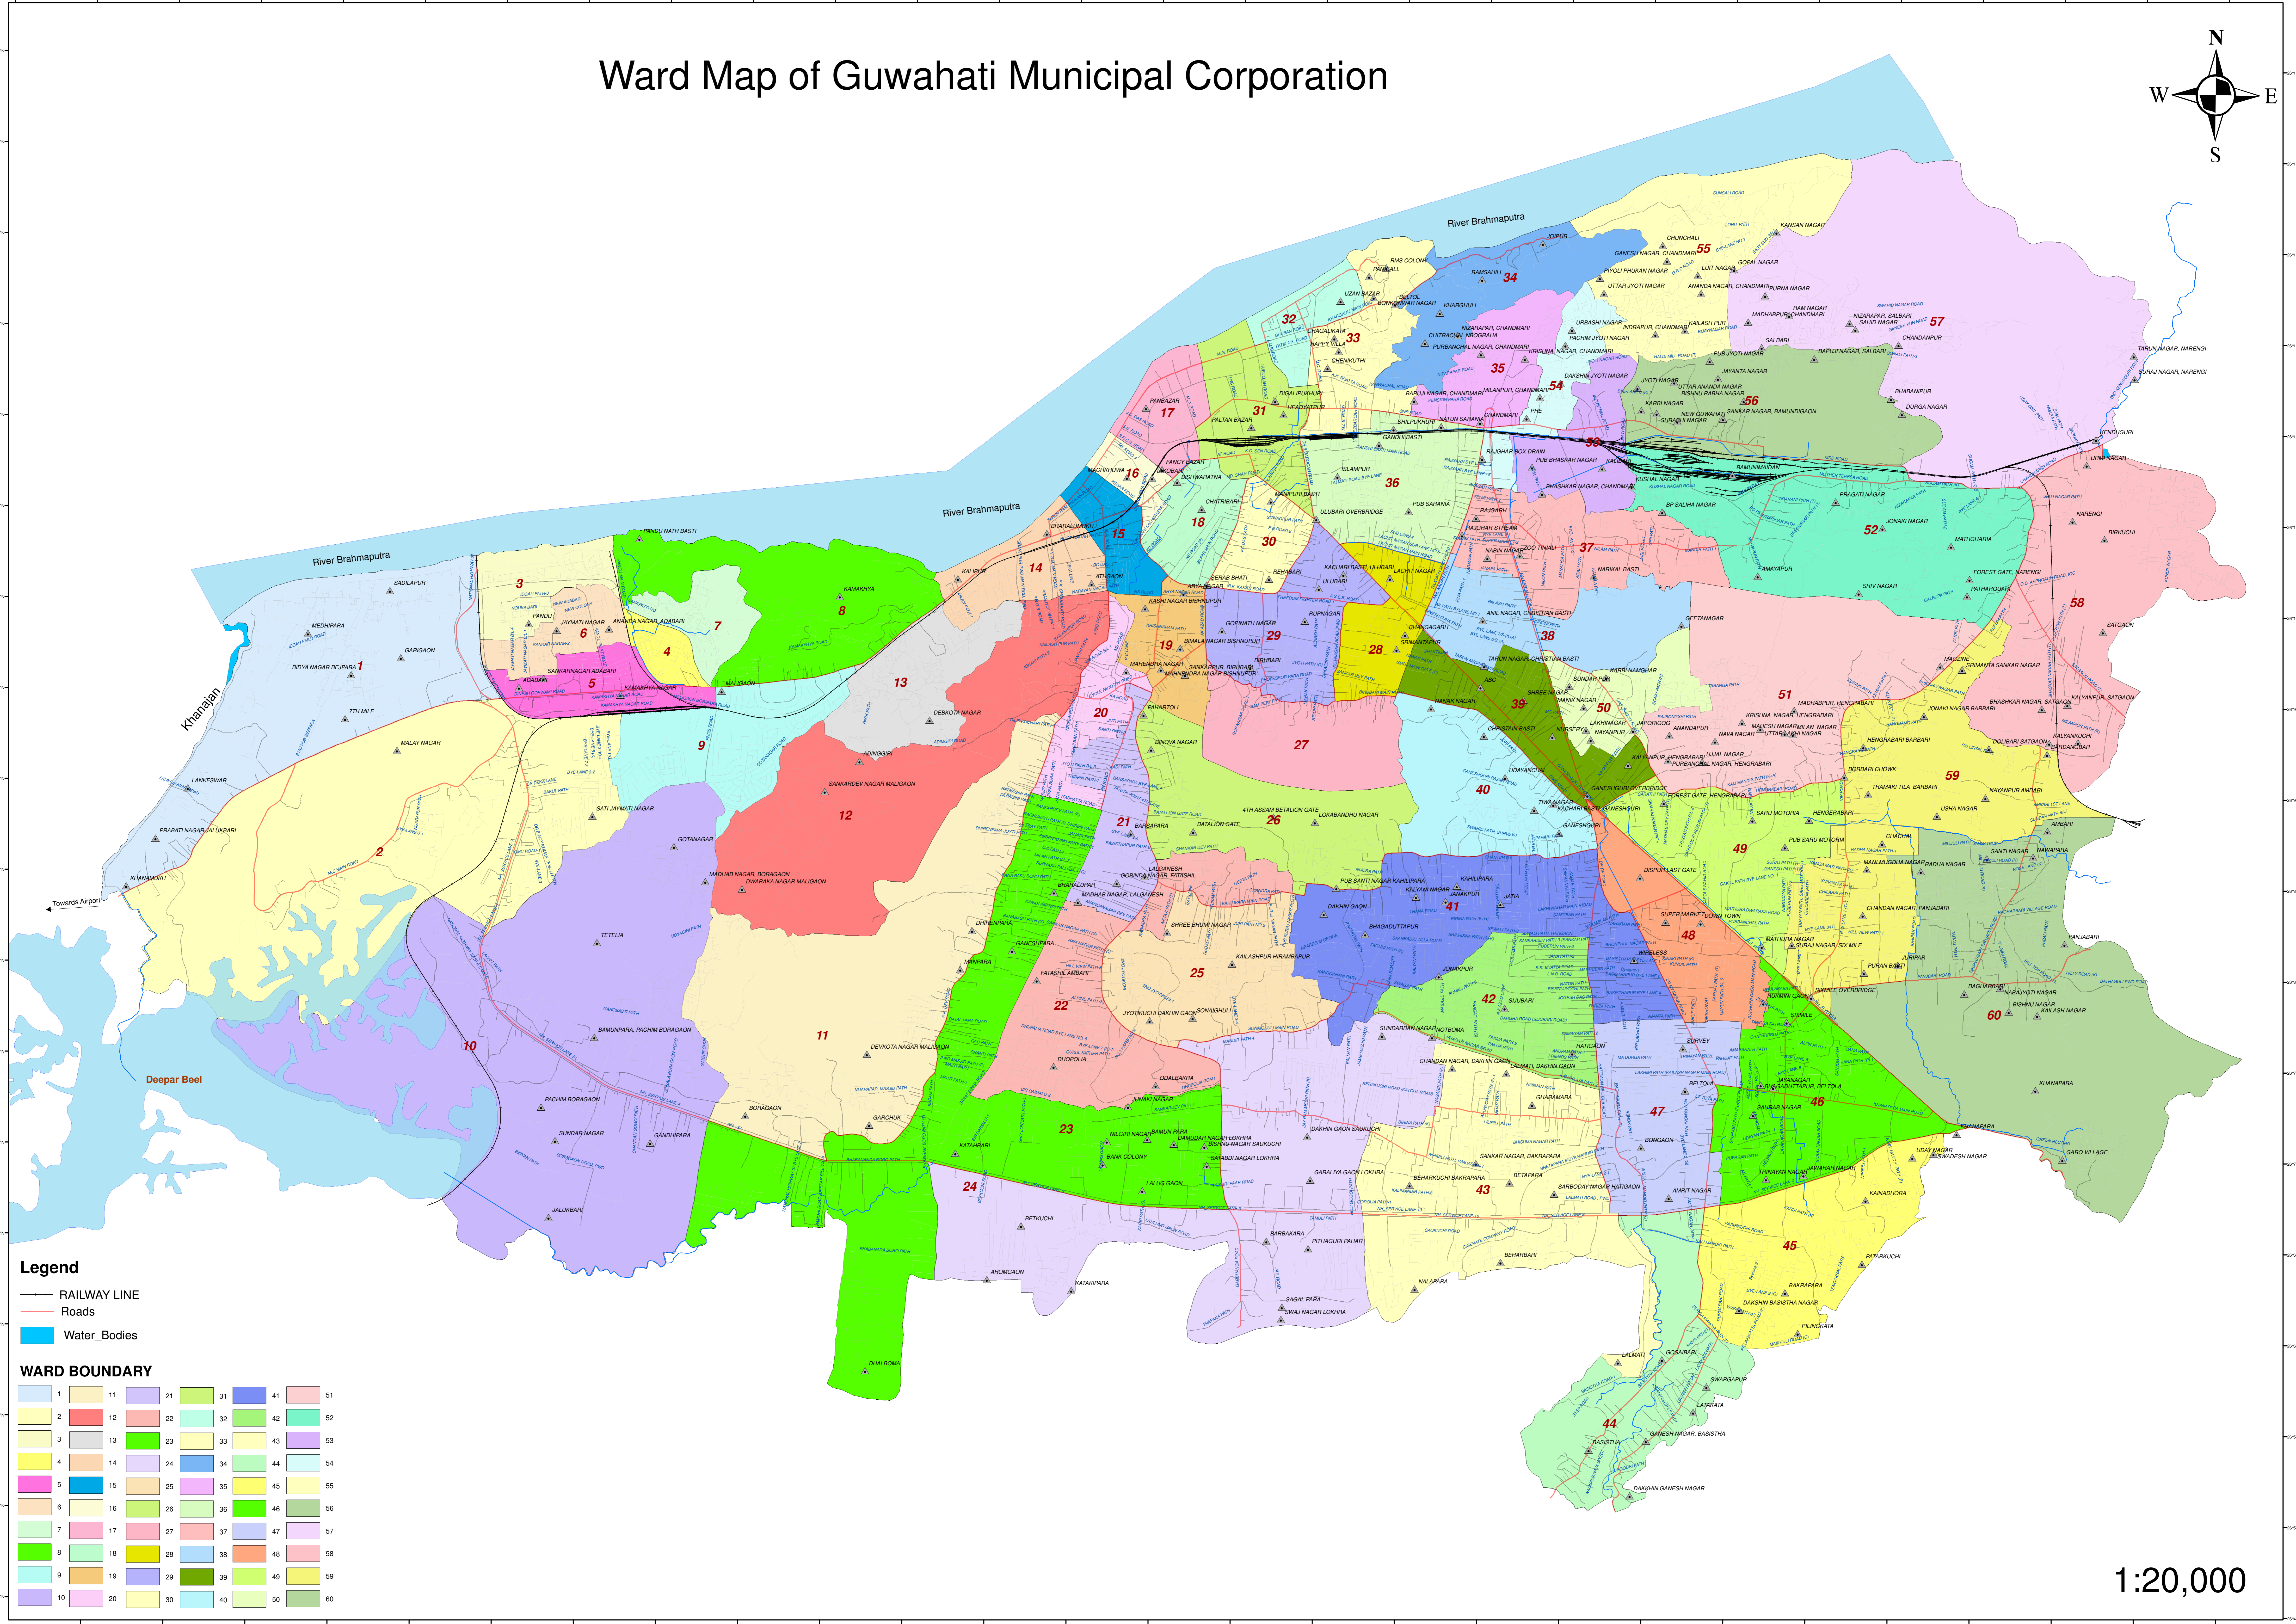

Ward Map of Guwahati Municipal Corporation

Legend

- RAILWAY LINE
- Roads
- Water_Bodies

WARD BOUNDARY

1	11	21	31	41	51
2	12	22	32	42	52
3	13	23	33	43	53
4	14	24	34	44	54
5	15	25	35	45	55
6	16	26	36	46	56
7	17	27	37	47	57
8	18	28	38	48	58
9	19	29	39	49	59
10	20	30	40	50	60

1:20,000